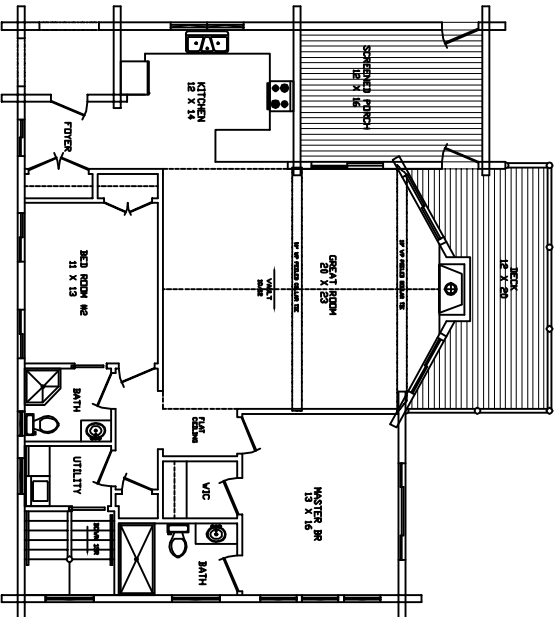

FRONT ELEVATION

LEFT ELEVATION

REAR ELEVATION

RIGHT ELEVATION

GOEGBIC
 1470 SQFT EXCLUDING BASEMENT
 2 BED ROOM, 2 BATH